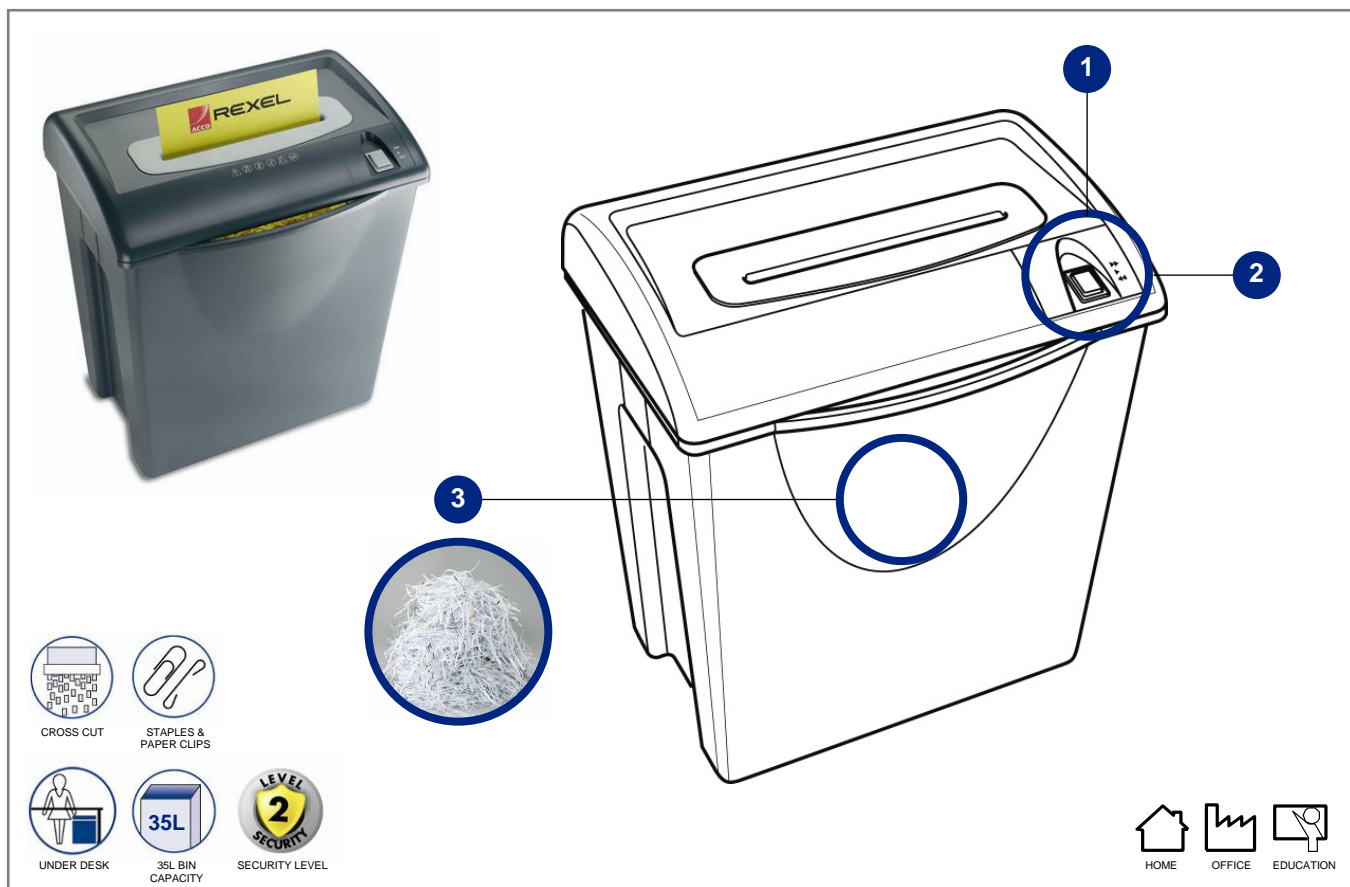

V125 Personal Shredder

Small Office Confetti Cut Shredder

Smart and functional, the Rexel range of Personal Shredders are designed specifically for the needs of the individual office or shared workstation environment. The V125 offers:

- 4x34mm confetti cut shreds, security level 3 for confidential documents
- Maximum 8 sheets 70 gsm, 7 sheets 80 gsm per single pass
- 35 litre waste basket holds approximately 250 sheets of shredded paper
- Designed for the small office.

Features & Benefits

1. **1 Auto start/stop**
2. **2 Reverse**
   to clear paper overloads
3. **3 Max Bin**
   Larger Capacity – Less Emptying

Technical Specifications

Cutting Style	Confetti Cut	Power Consumption (watts)	276
Shred Capacity (70 gsm)	8	Duty Cycle On/Off	10 min. on/20 min. off
Shred Capacity (80 gsm)	7	Run time from cold	3mins
DIN Security Level	3	Weight (kg)	7.3
Shred Size (mm)	4x34	Packed Weight (kg)	8.2
Shred Speed m/min	3	Staples	Yes*
Dimensions (mm) H x W x D	485 x 420 x 280	Paper Clips	-
Pack Dimensions (mm) H x W x D	515 x 450 x 330	Credit Cards	Yes
Working Width (mm)	220	CD's	-
Bin Capacity (litres)	35	Certification	CE
Sound Level Decibels @ 1m	72dB	Warranty Period	2 years
Anti-jam Reverse	Yes	Warranty Cutting Head	10 years**

Product Codes:
EU 2100885
UK 2100884

www.accoeurope.com

* We recommend customers to remove staple pins & paperclips to protect cutters.

** Excludes general wear and tear

ACCO reserves the right to modify specifications without notice.