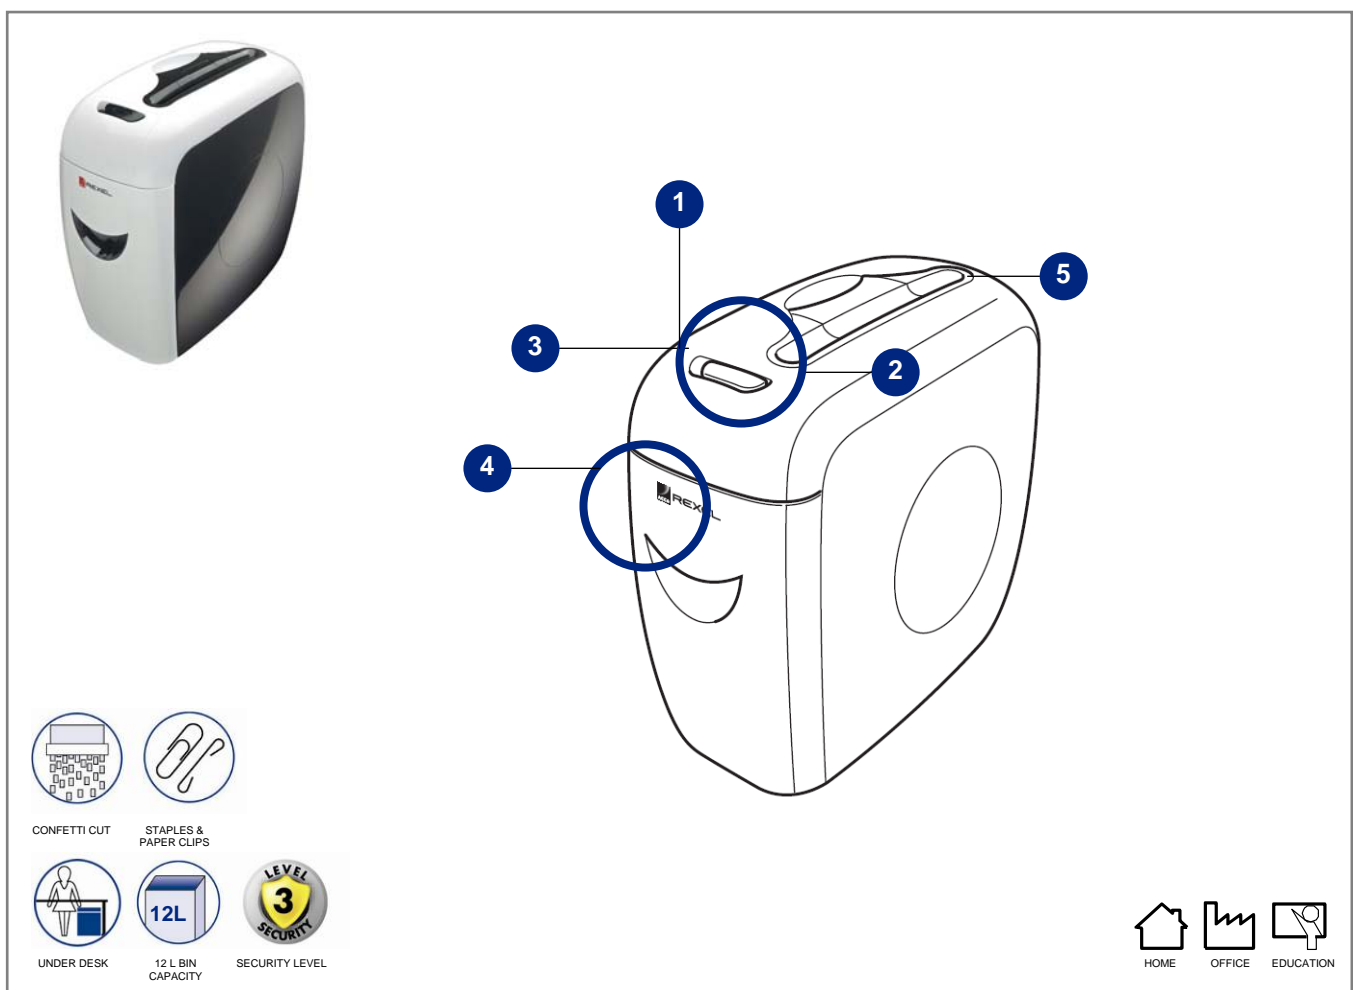

Style+

Pro Home Office, Stylish Confetti Cut Shredder

Smart and functional, the Rexel range of Pro Home Office Shredders are designed to be stylish and convenient whether you work from home or simply want the best. Style+ offers:

- 4x23mm confetti cut strips, security level 3 for confidential documents
- Maximum 8 sheets 70 gsm and 7 sheets 80 gsm in one pass
- Unique modern design
- Pull out 12 litre bin for easy emptying (80 sheets)
- Shreds credit cards

Features & Benefits

1. **1 Unique Modern design**
   The most stylish shredder available
2. **2 Auto start/stop**
3. **3 Auto Reverse**
   Clears jams
4. **4 Easy to empty**
5. **5 Ergonomic carry handle**

Technical Specifications

Cutting Style	Confetti Cut	Power Consumption (Watts)	300
Shred Capacity (70 gsm)	8	Duty Cycle On/Off	2 min. on/30 min. off
Shred Capacity (80 gsm)	7	Run time from cold	6mins
DIN Security Level	3	Weight (kg)	4
Shred Size (mm)	4x23mm	Pack Weight (kg)	5.4
Shred Speed m/min	2.7	Staples	Yes*
Dimensions (mm) H x W x D	430 x 258 x 428	Paper Clips	Yes*
Pack Dimensions (mm) H x W x D	435x265x435	Credit Cards	Yes
Working Width (mm)	230	CD's	-
Bin Capacity (Cu., litre)	12	Certification	CE
Sound Level Decibels @ 1m	73db	Warranty Period	2 years
Anti-jam Reverse	Yes	Warranty Cutters	3 years**

Product Codes:
EU 2101944
UK 2101946

www.accoeurope.com

* We recommend customers to remove staple pins & paperclips to protect cutters.
** Excludes general wear and tear
ACCO reserves the right to modify specifications without notice.