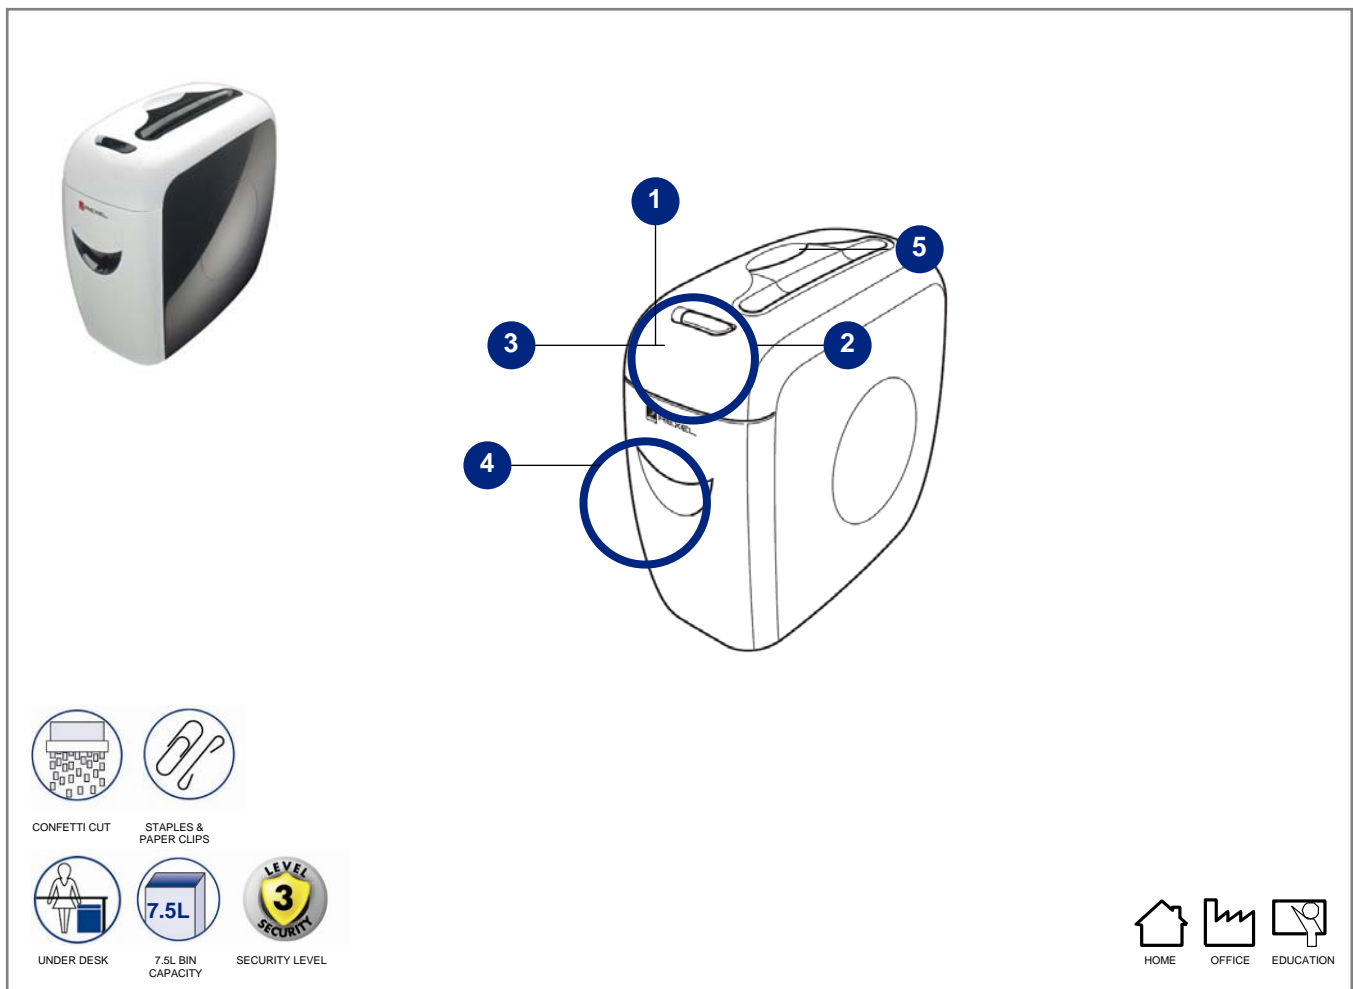

Style

Pro Home Office, Stylish Confetti Cut Shredder

Smart and functional, the Rexel range of Pro Home Office Shredders are designed to be stylish and convenient whether you work from home or simply want the best. Style offers:

- 4x35mm confetti cut strips, security level 3 for confidential documents
- Maximum 6 sheet 70 gsm and 5 sheets 80 gsm in one pass
- Unique modern design
- Pull out 7.5 litre bin for easy emptying (50 sheets)
- Shreds credit cards

Features & Benefits

1. **1 Unique Modern design**
   The most stylish shredder available
2. **2 Auto start/stop**
3. **3 Auto Reverse**
   Clears jams
4. **4 Easy to empty**
5. **5 Ergonomic carry handle**

Technical Specifications

Cutting Style	Confetti Cut	Power Consumption (Watts)	184
Shred Capacity (70 gsm)	6	Duty Cycle On/Off	2 min. on/30 min. off
Shred Capacity (80 gsm)	5	Run time from cold	4mins
DIN Security Level	3	Weight (kg)	2.9
Shred Size (mm)	4x35mm	Pack weight (kg)	3.9
Shred Speed m/min	2	Staples	Yes*
Dimensions (mm) H x W x D	386x236x382	Paper Clips	Yes*
Pack Dimensions (mm) H x W x D	395X242,390	Credit Cards	Yes
Working Width (mm)	230	CD's	-
Bin Capacity (litres)	7.5	Certification	CE
Sound Level Decibels @ 1m	73db	Warranty Period	2 years
Anti-jam Reverse	Yes	Warranty Cutters	3 years**

Product Codes:
EU 2101941EU
UK 2101942UK

www.accoeurope.com

* We recommend customers to remove staple pins & paperclips to protect cutters.

** Excludes general wear and tear

ACCO reserves the right to modify specifications without notice.