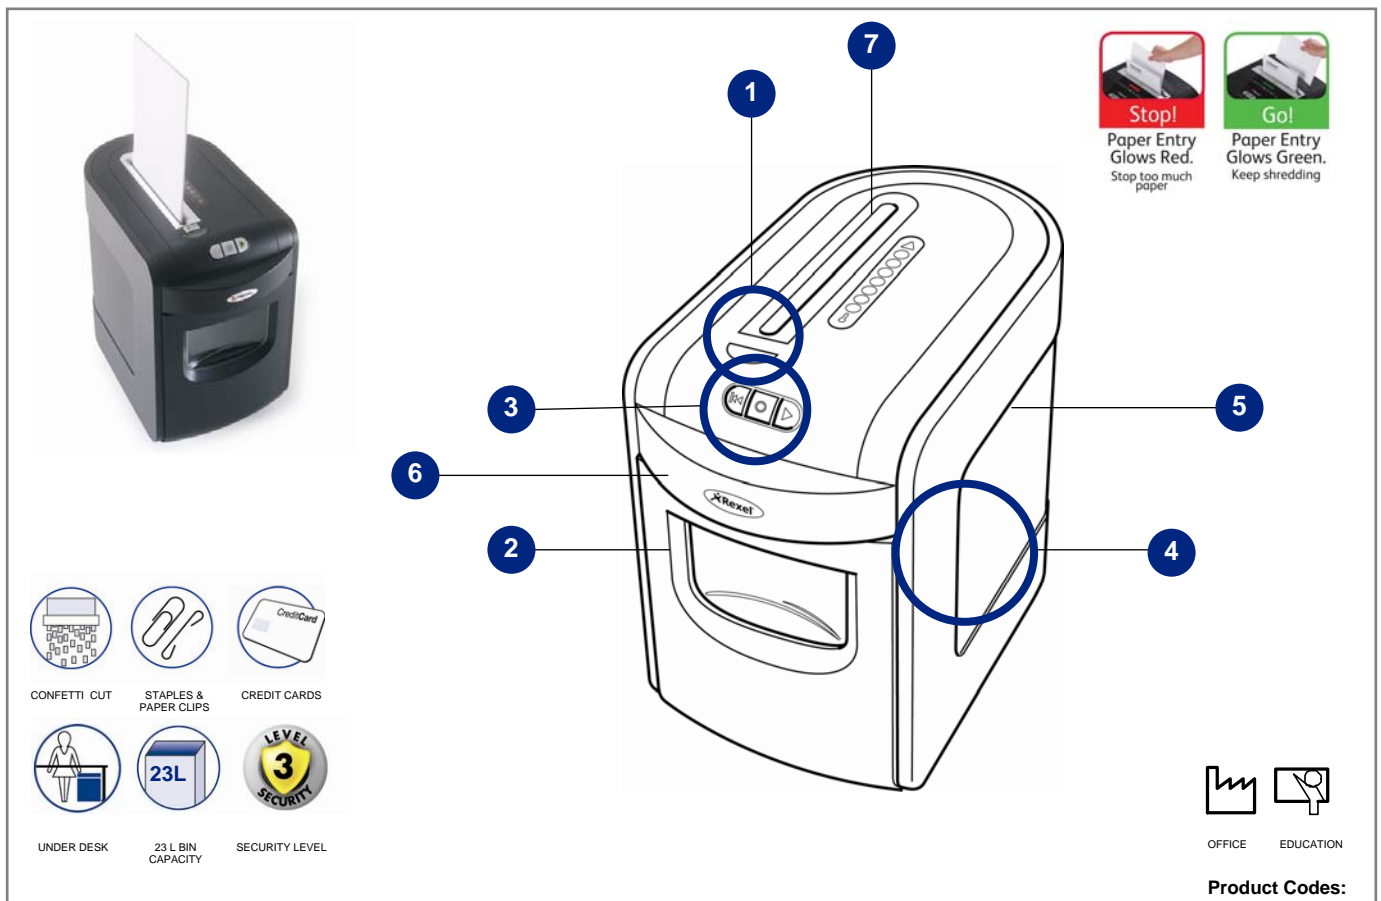

Mercury REX1023

Under-desk Shredder

4 x 45mm Confetti Cut

The New MERCURY Executive model offers patented Jam Free Technology: The red light illuminates to warn when there is too much paper inserted.

Remove sheets to continue shredding.

No time wasted, no mess made.

- 4 x 45mm confetti pieces, security level S3 for extra security
- Large sheet capacity (11 sheets = 70gsm. 10 sheets = 80gsm)
- Easy use controls
- Easy to empty pull out bin

Features & Benefits

1. 1 Jam Free Technology
2. 2 Pull out bin with viewing window to gauge when bin needs emptying
3. 3 Easy to use controls
4. 4 23 litre bin (210 sheets)
5. 5 Easy to move (carry handles)
6. 6 Integral sliders for easy pull out from under the desk
7. 7 230mm shredder mouth

Waste bag: Recycling bag 2102247

Technical Specifications

Cutting Style	Confetti Cut	Power consumption (Watts)	345
Shred Capacity (70gsm)	11	Working cycle on/off	4/30mins
Shred Capacity (80gsm)	10	Run Time from Cold	6mins
DIN Security Level	3	Weight kg	10.3
Shred Size (mm)	4 x 45	Pack Weight kg	11.5
Shred Speed m/min (single sheet)	2.0	Staples	Yes*
Dimensions (mm) H x W x D	413 x 270 x 471	Paper Clips	Yes*
Pack Dimensions (mm) H x W x D	530 x 350 x 500	Credit Cards	Yes
Working Width (mm)	230	CDs	No
Bin Capacity (litres)	23	Certification	CE, TUV, GS
Sound Level Decibels @ 1m	55 (+/- 2)	Warranty Period	2 years
Anti-Jam Technology	Yes	Warranty Cutters	7 years**

* We recommend customers to remove staple pins & paperclips to protect cutters.

** Excludes general wear and tear

ACCO reserves the right to modify specifications without notice.

Product Codes:
EU 2101995EU
UK 2101995
CH 2101995CH

www.accoeuropaACCO BRANDS