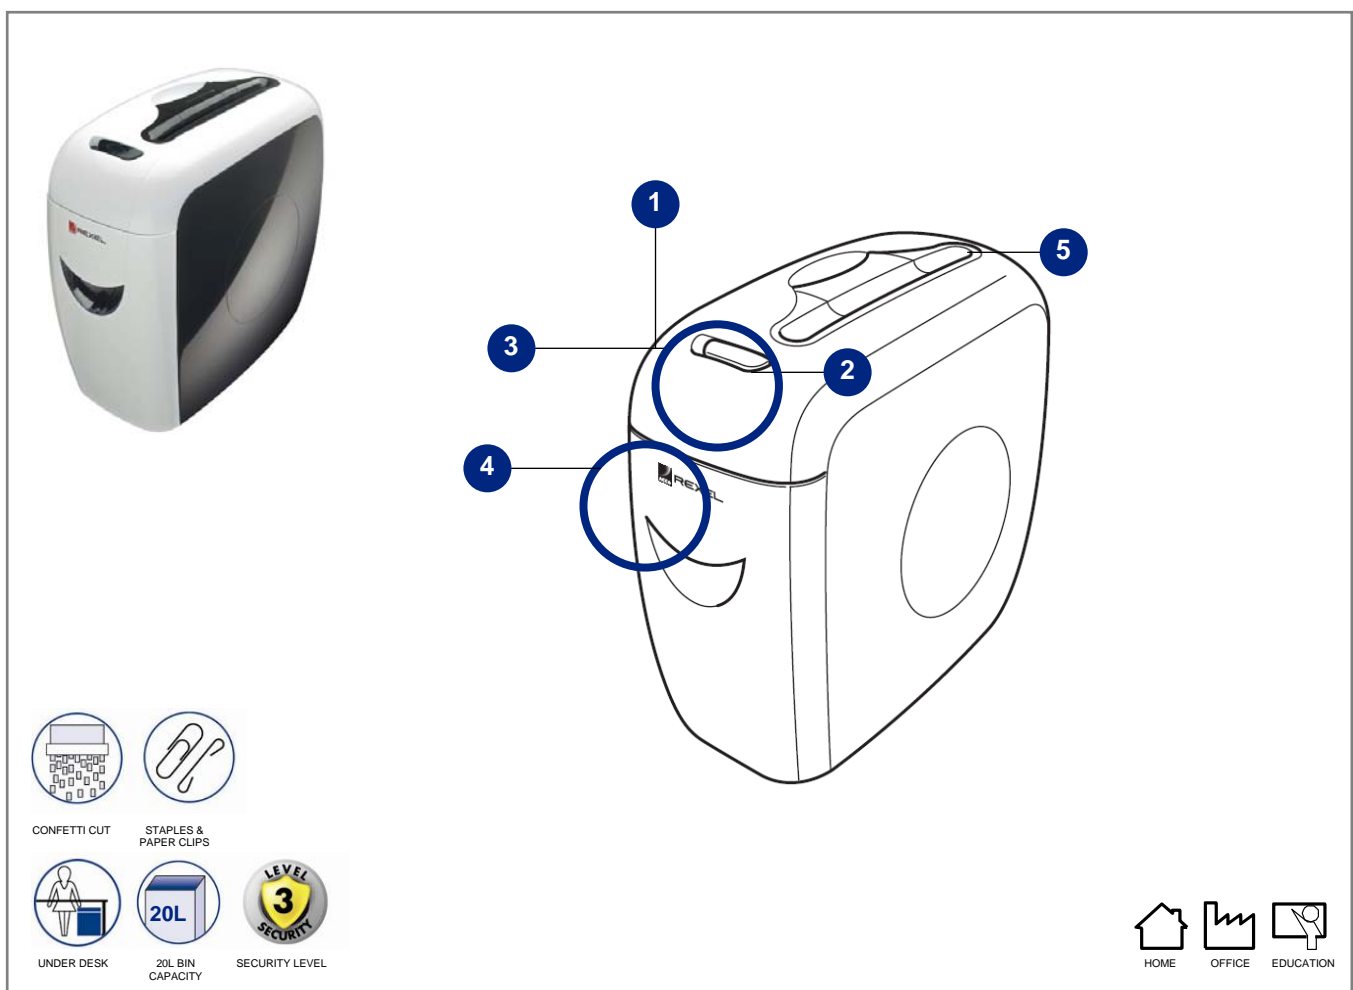

Prostyle

Pro Home Office, Stylish Confetti Cut Shredder

Smart and functional, the Rexel range of Pro Home Office Shredders are designed to be stylish and convenient whether you work from home or simply want the best. Prostyle offers:

- 4x35mm confetti cut strips, security level 3 for confidential documents
- Maximum 12 sheets 70 gsm and 11 sheets 80 gsm capacity in one pass
- Large 20 litre bin capacity (300 sheets)
- Unique modern design
- Pull out bin for easy emptying
- Shreds credit cards

Features & Benefits

1. **1 Unique Modern design**
   The most stylish shredder available
2. **2 Auto start/stop**
3. **3 Auto Reverse**
   Clears jams
4. **4 Easy to empty**
5. **5 Ergonomic carry handle**

Technical Specifications

Cutting Style	Confetti Cut	Power Consumption (Watts)	276
Shred Capacity (70 gsm)	12	Duty Cycle On/Off	3 min. on/30 min. off
Shred Capacity (80 gsm)	11	Run time from cold	8 mins
DIN Security Level	3	Weight (kg)	8.6
Shred Size (mm)	4x35mm	Pack Weight (kg)	11.2
Shred Speed m/min	1.6	Staples	Yes*
Dimensions (mm) H x W x D	481 x 270 x 460	Paper Clips	Yes*
Pack Dimensions (mm) H x W x D	493 x 485 x 560	Credit Cards	Yes
Working Width (mm)	230	CD's	-
Bin Capacity (litres)	20	Certification	CE
Sound Level Decibels @ 1m	60	Warranty Period	2 years
Anti-jam Reverse	Yes	Warranty Cutters	7 years**

Product Codes:
EU 2101809
UK 2101808

www.accoeurope.com

* We recommend customers to remove staple pins & paperclips to protect cutters.
** Excludes general wear and tear
ACCO reserves the right to modify specifications without notice.