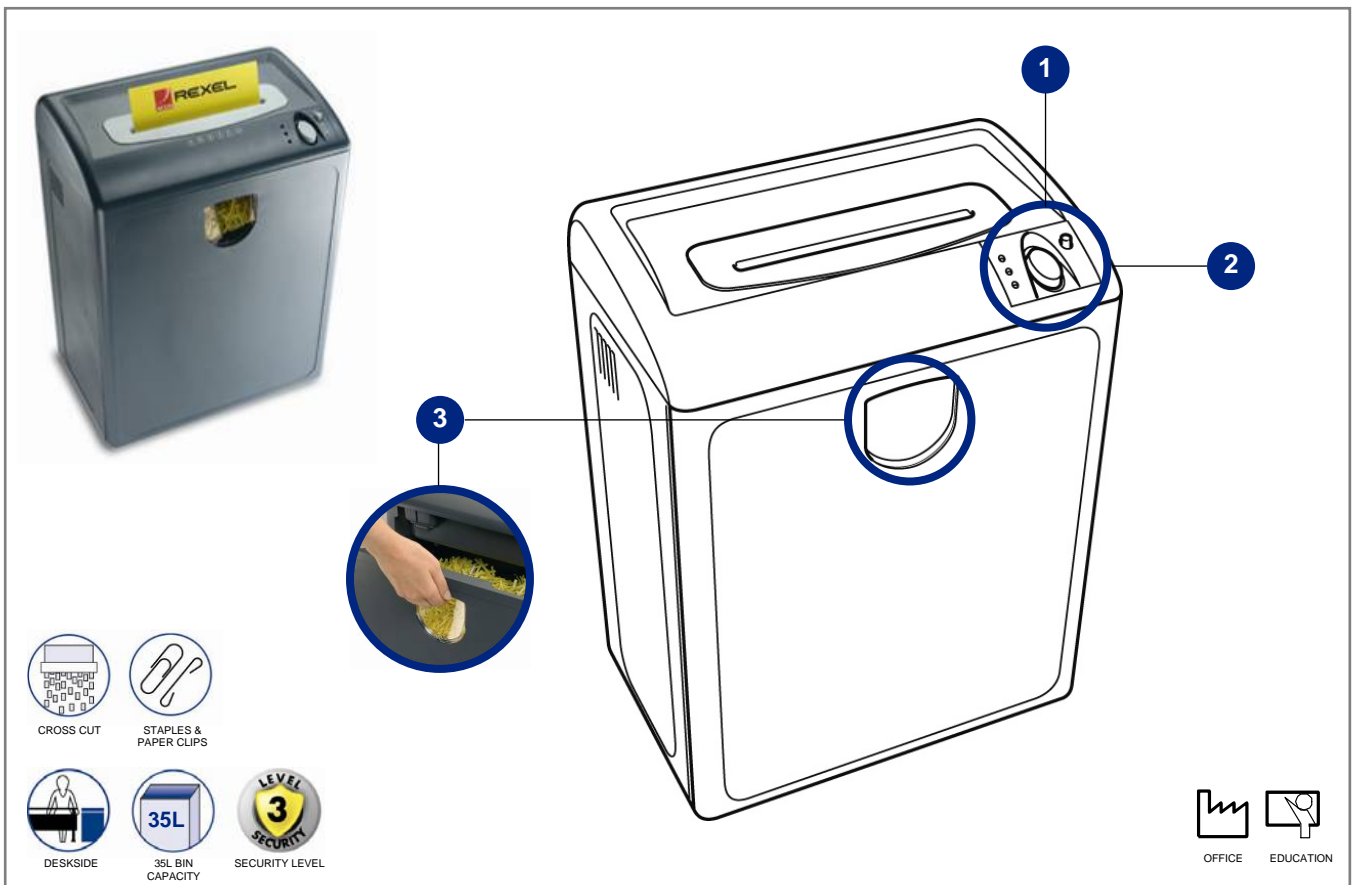

P185 Personal Shredder

High Security Confetti Cut Shredder

Smart and functional, the Rexel range of Personal Shredders are designed specifically for the needs of the individual office or shared workstation environment. The P185 offers:

- 4x40mm confetti cut strips, security level 3 for confidential documents
- Maximum 11 sheets 70 gsm, 9 sheets 80 gsm per single pass
- 35 litre waste basket holds approximately 230 sheets of shredded paper
- Duty Cycle 10 on/20 min off

Ideal for busy individual or small team.

Features & Benefits

- 1 Auto start/stop**
- 2 Reverse**
to clear paper overloads
- 3 Easy Empty**

Technical Specifications

Cutting Style	Confetti Cut	Power Consumption (Watts)	276
Shred Capacity (70 gsm)	11	Duty Cycle On/Off	10 min. on/20 min. off
Shred Capacity (80 gsm)	9	Run time from cold	15mins
DIN Security Level	3	Weight (kg)	13.4
Shred Size (mm)	4x40	Packed Weight (kg)	14.6
Shred Speed m/min	3.0	Staples	Yes*
Dimensions (mm) H x W x D	560 x 420 x 280	Paper Clips	Yes*
Pack Dimensions (mm) H x W x D	650 x 490 x 350	Credit Cards	-
Working Width (mm)	240	CD's	-
Bin Capacity (litres)	35	Certification	CE
Sound Level Decibels @ 1m	71	Warranty Period	2 years
Anti-jam Reverse	Yes	Warranty Cutters	10 years**