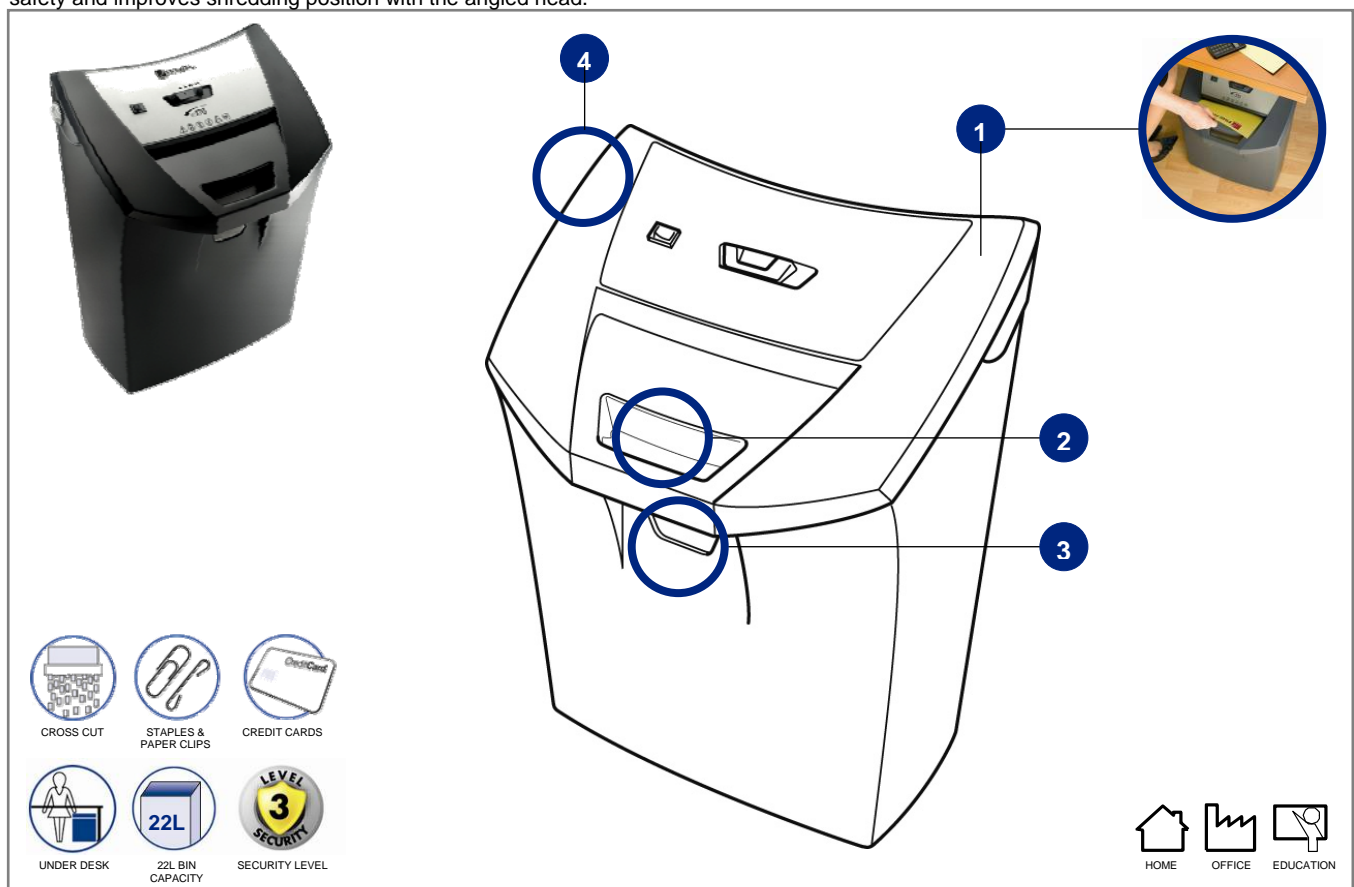

OfficeMaster CC175

Confetti Cut Deskside Shredder

Smart and functional, the Rexel range of home and small office shredders are designed specifically for the needs of the individual user. The CC175 offers:

- Easy Shred Feature
- 4x45mm confetti cut strips, security level 3 for confidential documents
- Maximum 9 sheets 70 gsm and 8 sheets 80 gsm capacity in one pass
- Durable metal cutters
- Bag Fastener: holds bag securely in place within the basket
- Thermal Overload Protector
- Indicator Lights (Ready / Safety Lock)
- Low noise level
- Bin capacity of 22 litres (200 sheets)

Focussed on the user requirements, this model offers both extra safety and improves shredding position with the angled head.

Features & Benefits

- 1 Easy Shred Feature**
The angle of the shredder head makes it even easier to shred
- 2 Easy Empty Feature**
Lift handle provides convenient access to empty basket
- 3 Basket Window**
Indicates when basket is full
- 4 Safety Lock Feature**
Ensures no unauthorized use
- 5 Auto on/off**