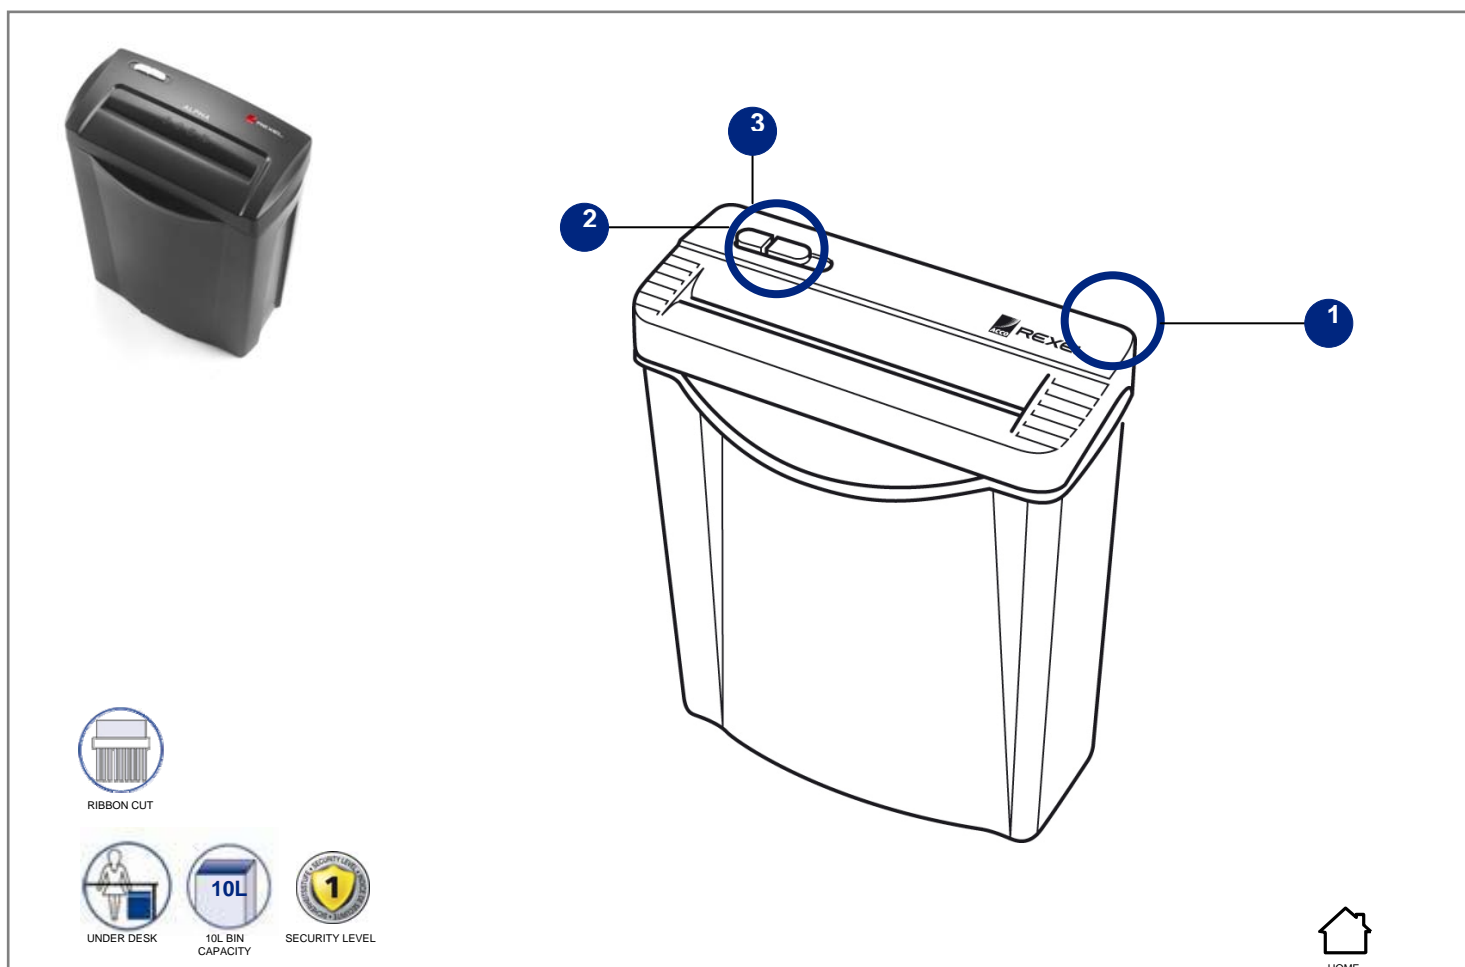

Alpha (Ribbon)

Quality Home, Ribbon Cut Shredder

Smart and functional, the Rexel range of home shredders are ideal for the light home user and day-to-day shredding. The Alpha shredder is a great value quality home shredder. It offers:

- S1 security class, shreds paper into thin ribbons
- Maximum 6 sheets 70 gsm and 5 sheets 80 gsm per single pass
- 10 litre bin capacity (30 sheets)
- Stylish design

Features & Benefits

- 1 **Easy lift off head – for emptying**
- 2 **Auto start/stop**
- 3 **Auto reverse**
Clears jams

Technical Specifications

Cutting Style	Ribbon Cut
Shred Capacity (70 gsm)	6
Shred Capacity (80 gsm)	5
DIN Security Level	1
Shred Size (mm)	7.2
Shred Speed m/min	3
Dimensions (mm) H x W x D	345x285x147
Pack Dimensions (mm) H x W x D	350x290x150
Working width mm	222
Bin Capacity (litres)	10
Sound Level Decibels @ 1m	68DBA
Anti-jam Reverse	Yes